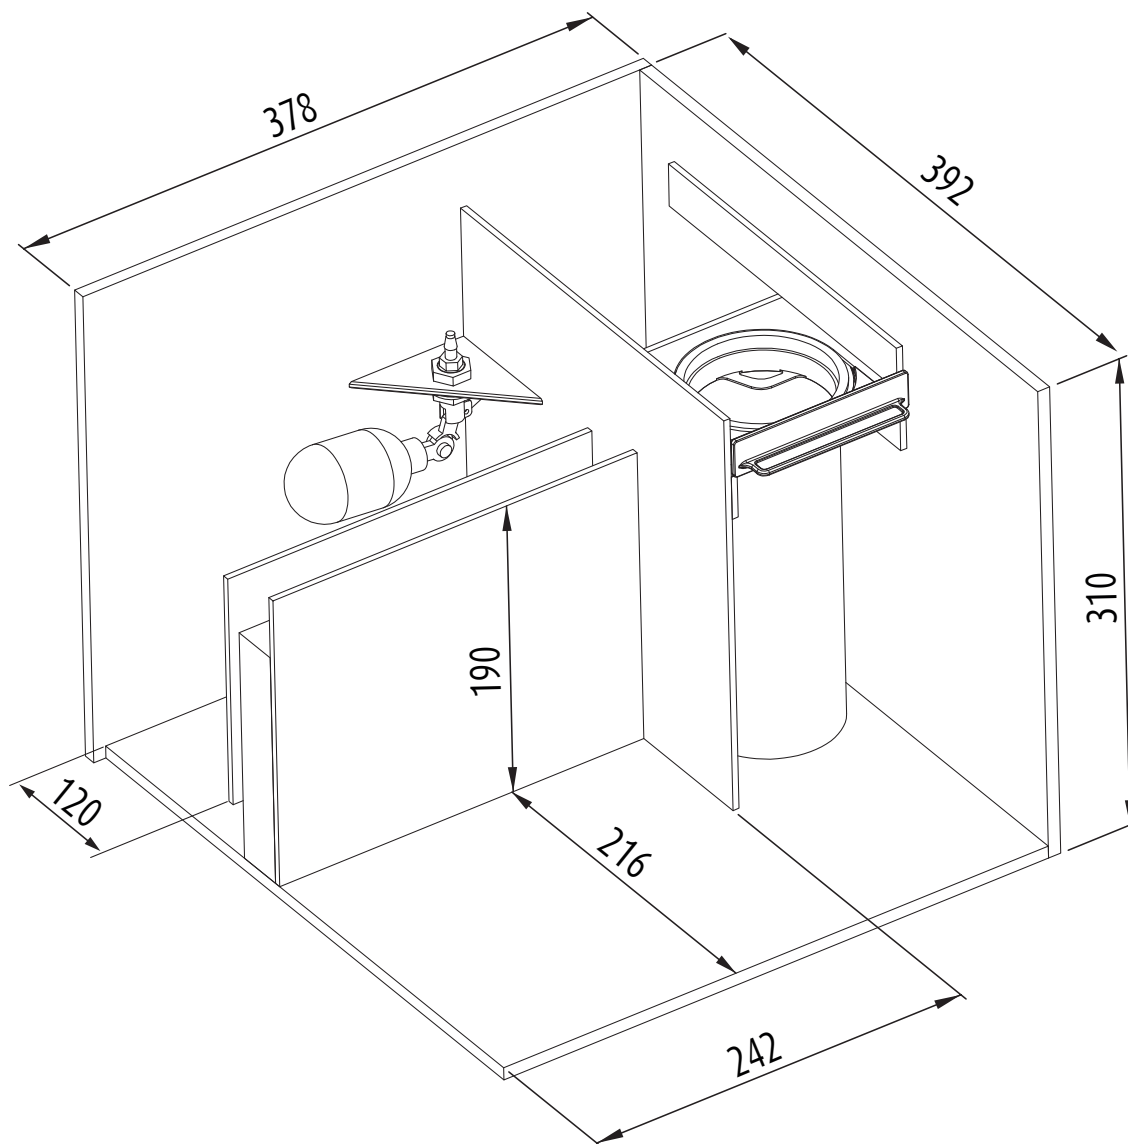

Red Sea REEFER™

NANO Sump