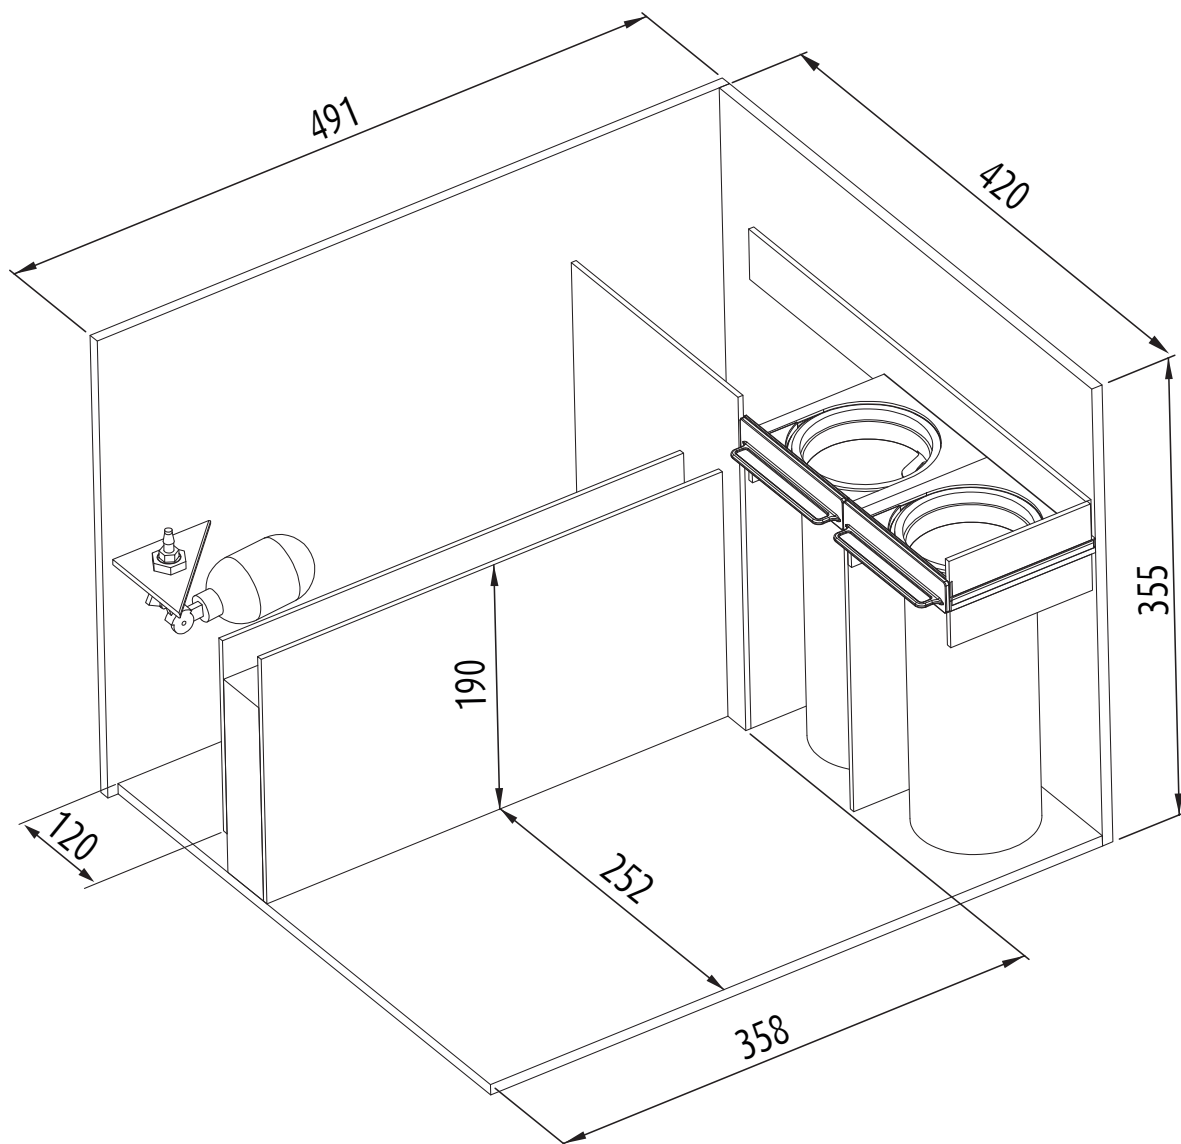

Red Sea REEFER™

250 Sump