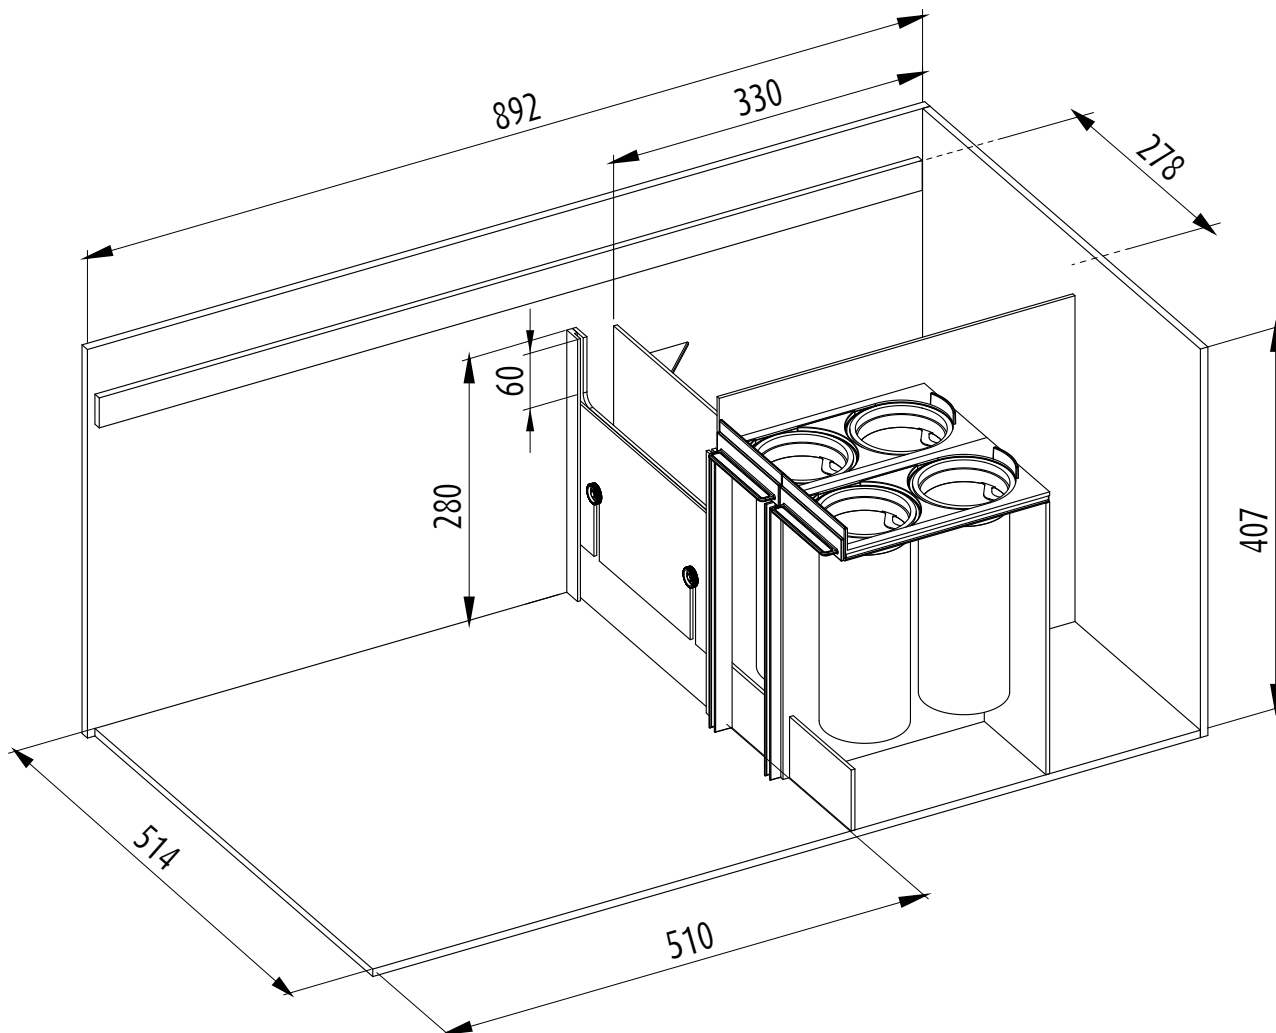

	XL 425	XL 525	XXL 625	XXL 750
Sump Compartment	740	960	960	1160
Chiller Compartment	400	480	480	580
Depth (rear wall to door)	535	535	589	589

Red Sea REEFER™

XXL 625

Red Sea REEFER™

XXL 750