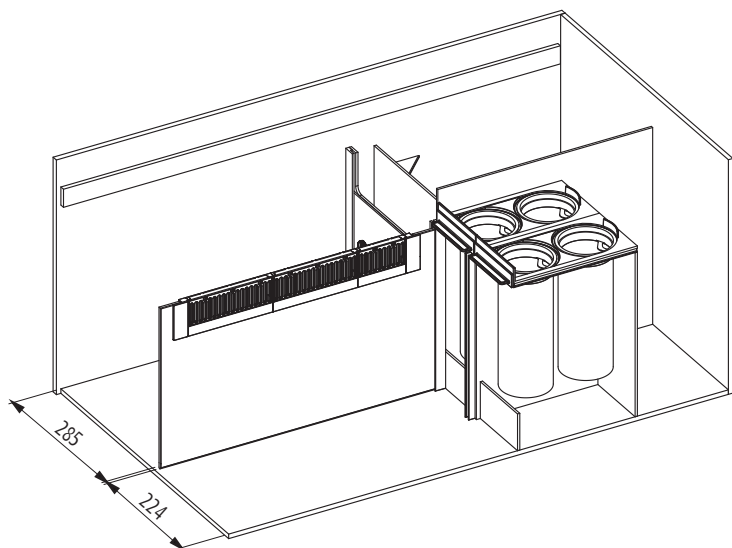

	XL 425	XL 525	XXL 625	XXL 750
Sump Compartment	740	960	960	1160
Chiller Compartment	400	480	480	580
Depth (rear wall to door)	535	535	589	589

Red Sea REEFER™

XXL 625

Red Sea REEFER™

XXL 750