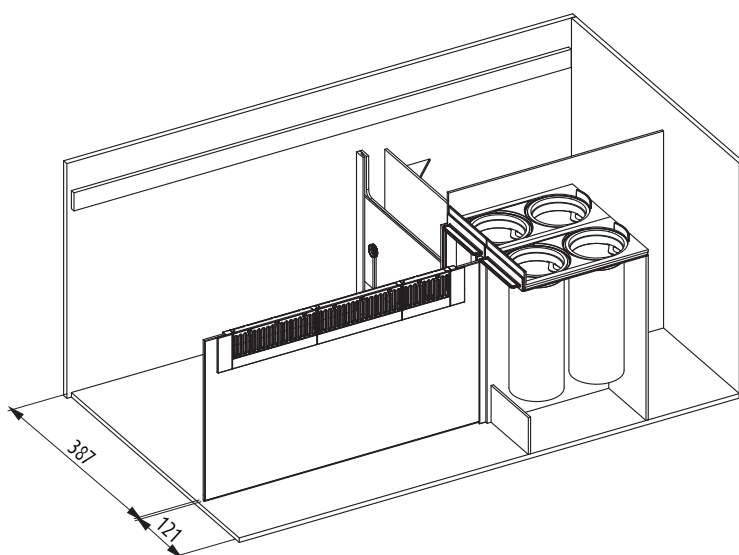

	XL 425	XL 525	XXL 625	XXL 750
Sump Compartment	740	960	960	1160
Chiller Compartment	400	480	480	580
Depth (rear wall to door)	535	535	589	589

Red Sea REEFER™

XXL 625

Red Sea REEFER™

XXL 750