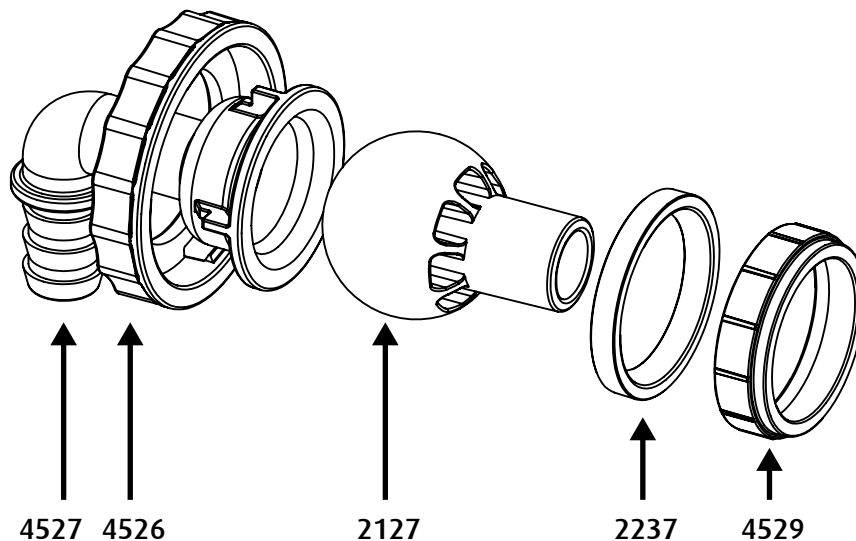

MAX NANO Parts guide

R40587 MAX NANO LED
Mounting Arm

R40584 Prime HD
(without Power Supply & Cable)

R40557 LED
Mounting Screws

R40588 MAX NANO
Control Unit

R40596 MAX NANO
Sump Screen

R40595 MAX NANO
Surface Skimmer Comb

R40590 MAX NANO
Circulation Pump
Outlet Nozzle

R40597 MAX NANO
Glass Aquarium

MAX NANO Parts guide

MAX NANO Rear Sump

R40590 MAX NANO Circulation Pump Outlet Nozzle (Kit)

MAX NANO Parts guide

MAX NANO SKIMMER Assembly

R40593 MAX NANO Skimmer Cup

R40592 MAX NANO Skimmer Body

R40591 MAX NANO Skimmer Pump

R40599 MAX NANO Float Valve

R40579 MAX NANO Skimmer O-ring set

Prime Assembly

R40587 MAX NANO LED Mounting Arm

R40584 Prime HD (without Power Supply & Cable)