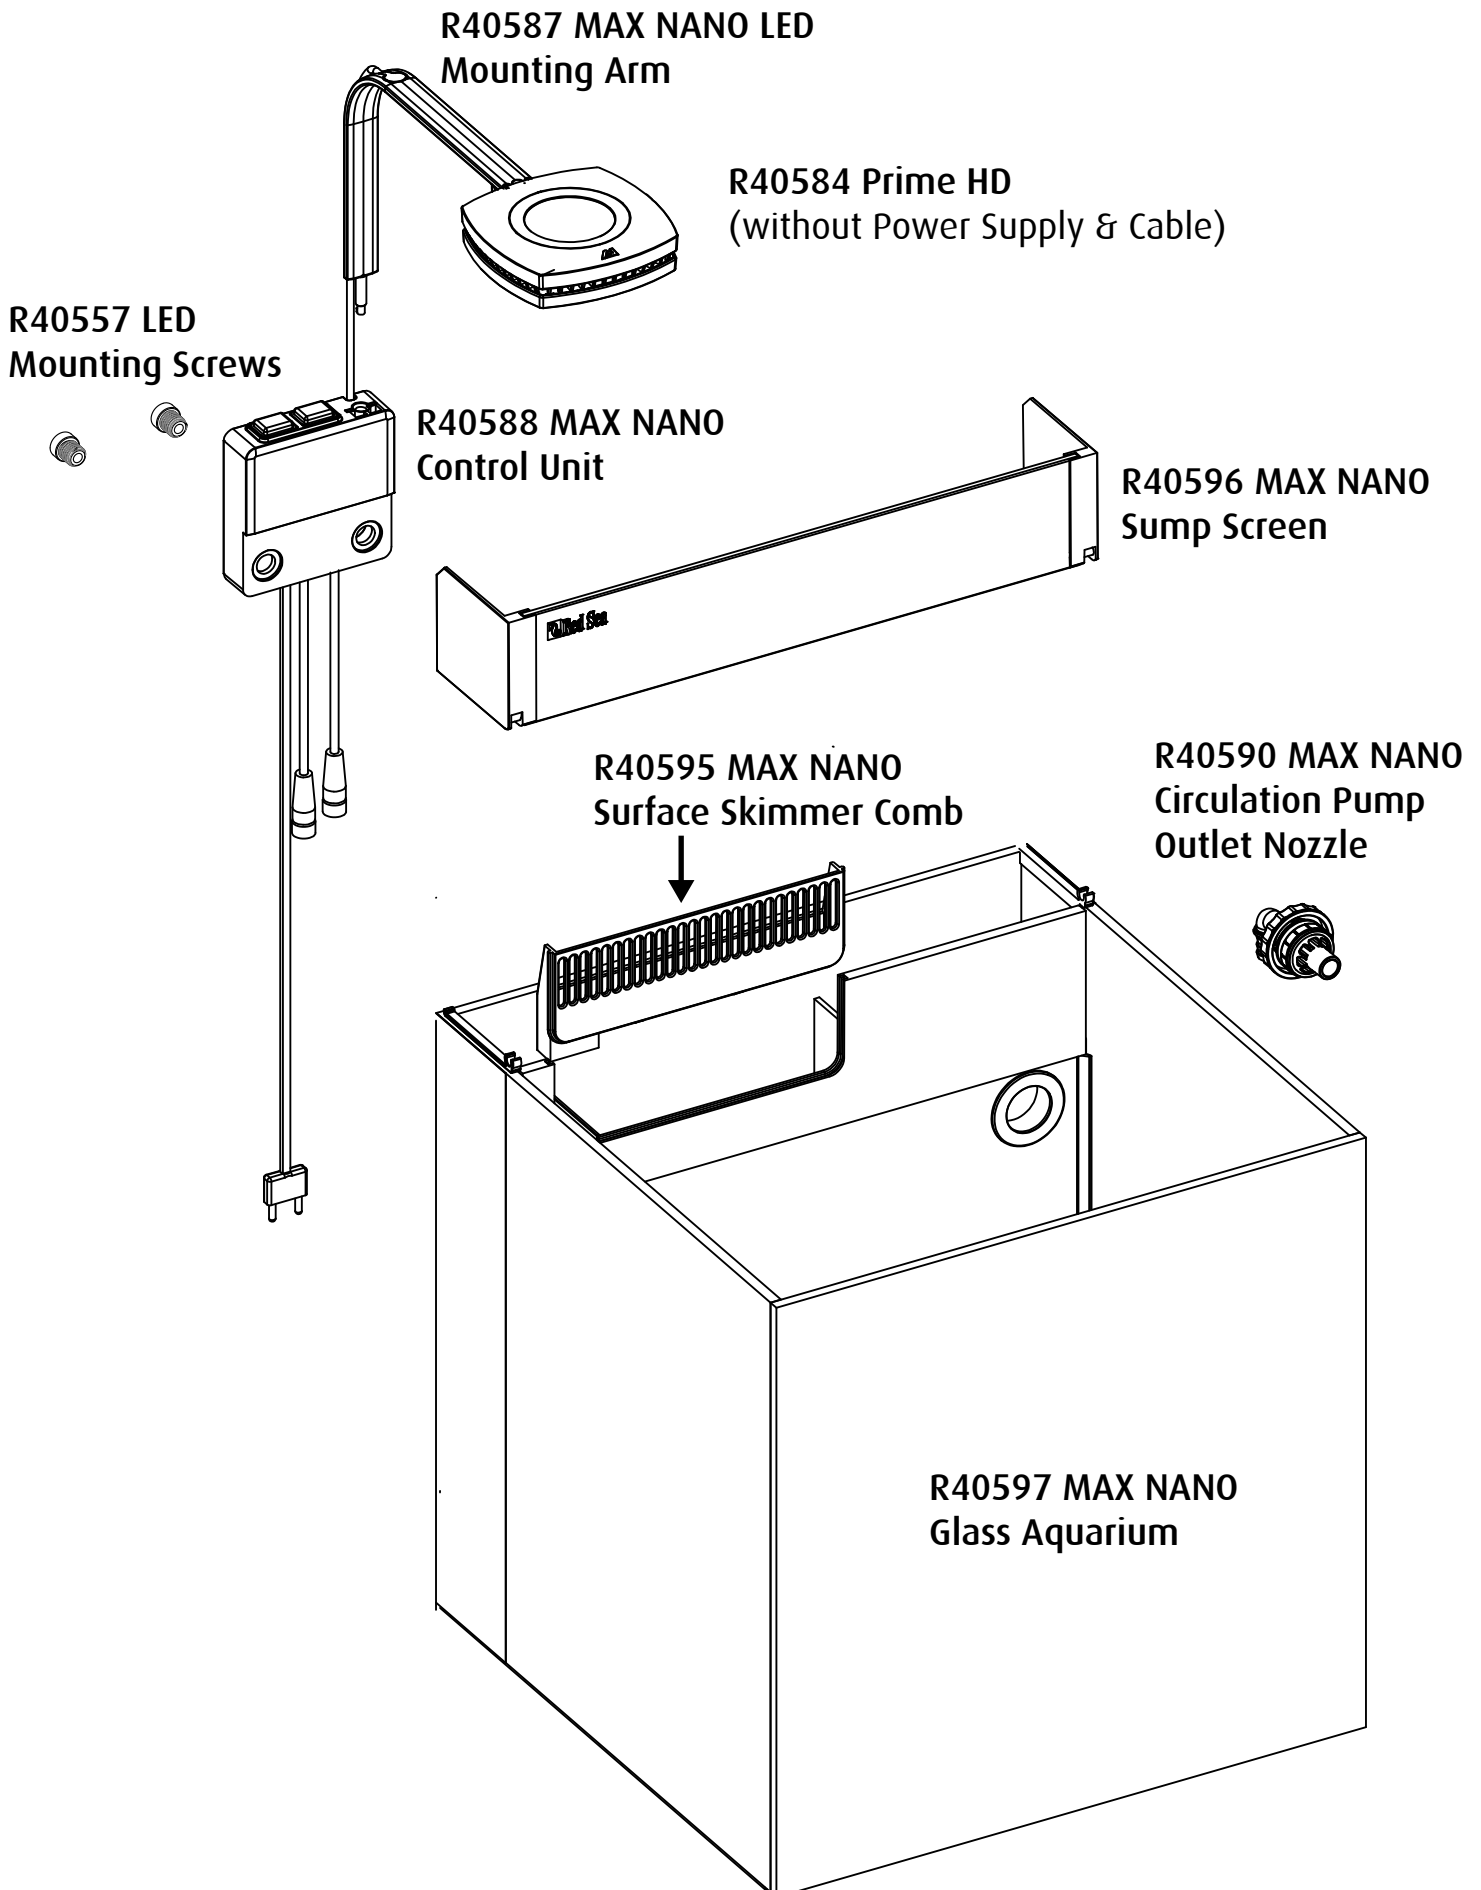

MAX NANO Parts guide

R40587 MAX NANO LED
Mounting Arm

R40584 Prime HD
(without Power Supply & Cable)

R40557 LED
Mounting Screws

R40588 MAX NANO
Control Unit

R40596 MAX NANO
Sump Screen

R40595 MAX NANO
Surface Skimmer Comb

R40590 MAX NANO
Circulation Pump
Outlet Nozzle

R40597 MAX NANO
Glass Aquarium

MAX NANO Parts guide

MAX NANO Rear Sump

R40590 MAX NANO Circulation Pump Outlet Nozzle (Kit)

MAX NANO Parts guide

MAX NANO SKIMMER Assembly

R40593 MAX NANO Skimmer Cup

R40592 MAX NANO Skimmer Body

R40591 MAX NANO Skimmer Pump

R40599 MAX NANO Float Valve

R40579 MAX NANO Skimmer O-ring set

Prime Assembly

R40587 MAX NANO LED Mounting Arm

R40584 Prime HD (without Power Supply & Cable)