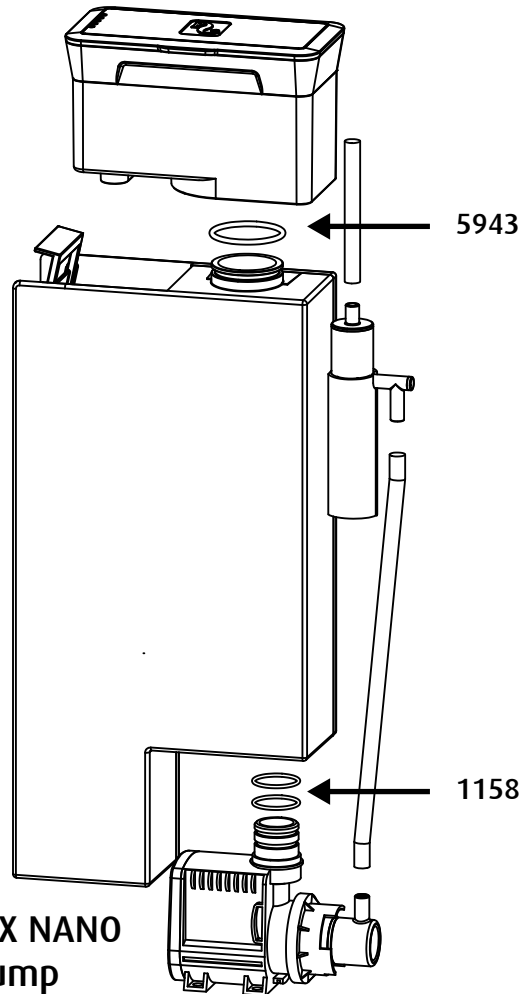

MAX NANO Parts guide

R40587 MAX NANO LED
Mounting Arm

R40584 Prime HD
(without Power Supply & Cable)

R40557 LED
Mounting Screws

R40588 MAX NANO
Control Unit

R40596 MAX NANO
Sump Screen

R40595 MAX NANO
Surface Skimmer Comb

R40590 MAX NANO
Circulation Pump
Outlet Nozzle

R40597 MAX NANO
Glass Aquarium

MAX NANO Parts guide

MAX NANO Rear Sump

R40590 MAX NANO Circulation Pump Outlet Nozzle (Kit)

MAX NANO Parts guide

MAX NANO SKIMMER Assembly

R40593 MAX NANO Skimmer Cup

R40592 MAX NANO Skimmer Body

R40591 MAX NANO Skimmer Pump

R40599 MAX NANO Float Valve

R40579 MAX NANO Skimmer O-ring set

Prime Assembly

R40587 MAX NANO LED Mounting Arm

R40584 Prime HD (without Power Supply & Cable)