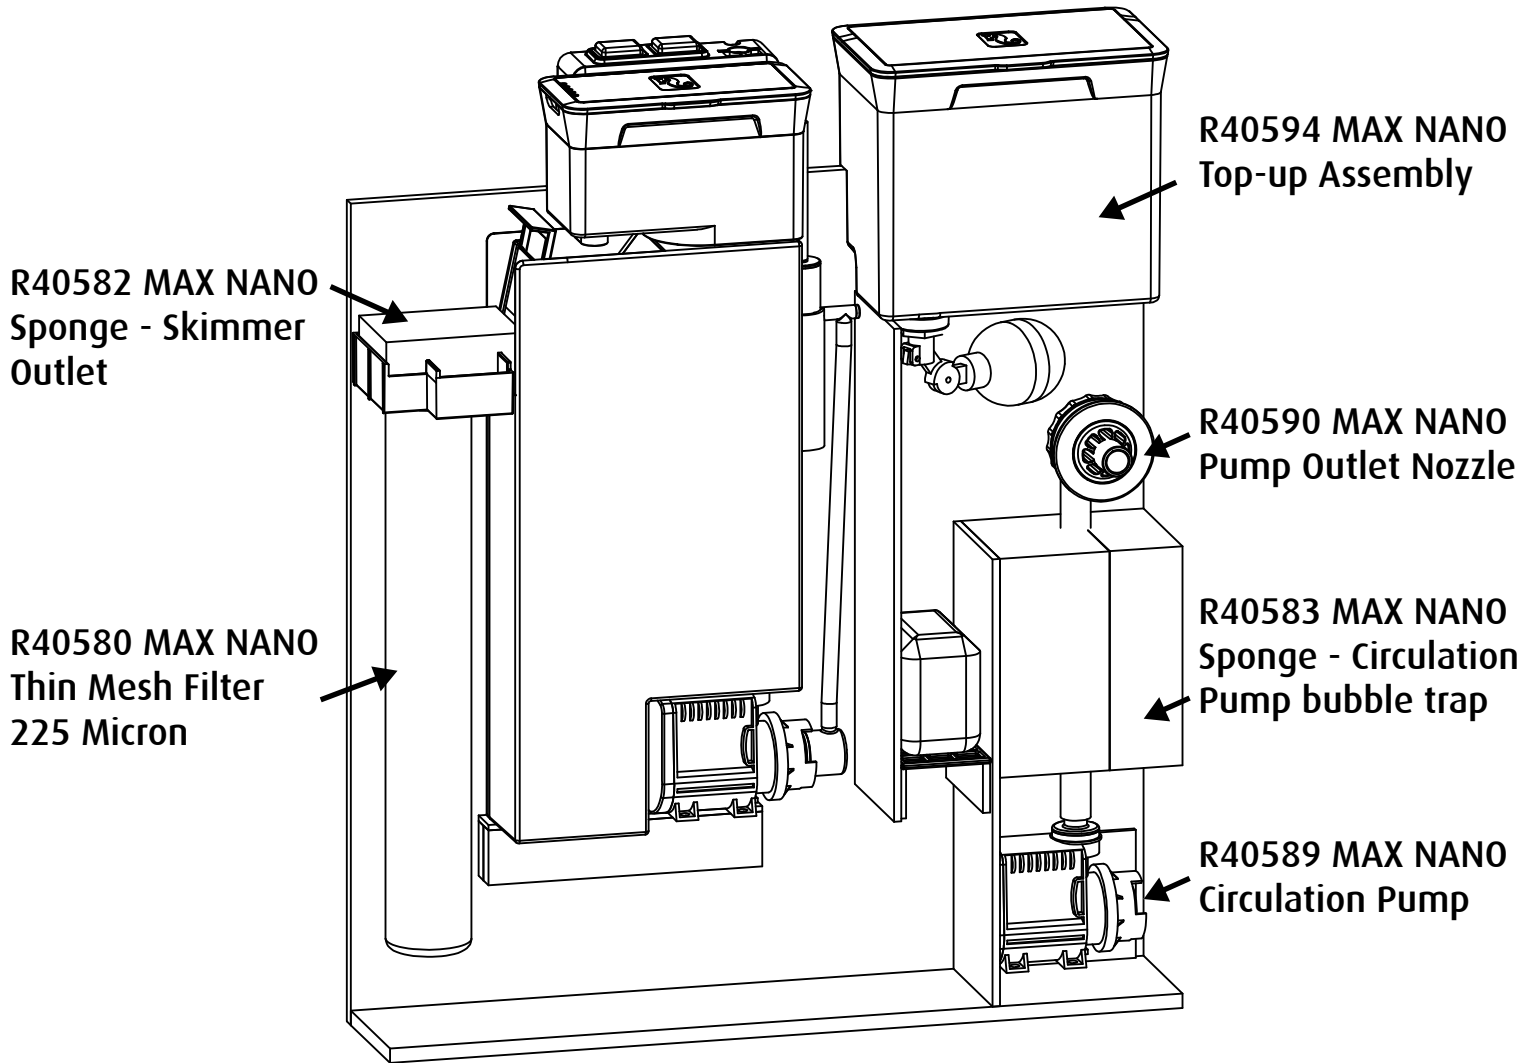

MAX NANO Parts guide

R40587 MAX NANO LED
Mounting Arm

R40584 Prime HD
(without Power Supply & Cable)

R40557 LED
Mounting Screws

R40588 MAX NANO
Control Unit

R40596 MAX NANO
Sump Screen

R40595 MAX NANO
Surface Skimmer Comb

R40590 MAX NANO
Circulation Pump
Outlet Nozzle

R40597 MAX NANO
Glass Aquarium

MAX NANO Parts guide

MAX NANO Rear Sump

R40590 MAX NANO Circulation Pump Outlet Nozzle (Kit)

MAX NANO Parts guide

MAX NANO SKIMMER Assembly

R40593 MAX NANO Skimmer Cup

R40592 MAX NANO Skimmer Body

R40591 MAX NANO Skimmer Pump

R40599 MAX NANO Float Valve

R40579 MAX NANO Skimmer O-ring set

Prime Assembly

R40587 MAX NANO LED Mounting Arm

R40584 Prime HD (without Power Supply & Cable)